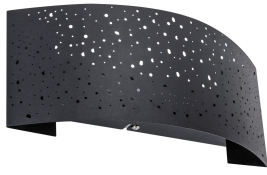

PRODUCT INFORMATION SHEET

Replaceability of light sources and/or control gears without product permanent damage

BASIC INFORMATION

Product name:	MIGO LED 5W BLACK NW
Ideus index:	03286
EAN barcode:	5901477332869
Colour :	Black
Materials:	Steel sheet
Height:	120 mm
Width:	300 mm
Depth:	90 mm
Box packaging:	12 pcs

PRODUCT PARAMETERS

Power supply:	230V 50Hz
Power:	5 W
Dedicated light source:	SMD LED, in set
	Non-replaceable light source
	Do not use with a mains dimmer
Luminaire luminous flux:	400 lm
Light colour:	Neutral white
Luminous beam angle:	140°
Shelf life L70B50 in h:	35 000 h
Product offer the possibility of adjusting the illumination direction:	No
Light source luminous flux for a reference colour temperature:	440 lm
Colour temperature:	4300 K
Colour rendering index Ra:	80
Electric shock protection class:	1
Degree of protection provided against intrusion dust, accidental contact and water:	IP20
	For indoor use
Displacement factor (DF, cos φ1):	0.501
CE	Declaration of conformity