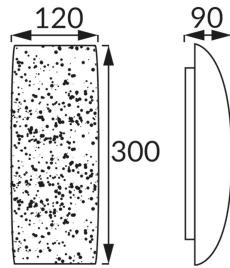

PRODUCT INFORMATION SHEET

Replaceability of light sources and/or control gears without product permanent damage

BASIC INFORMATION

Product name:	MIGO LED 5W BLACK NW
Ideus index:	03286
EAN barcode:	5901477332869
Colour :	Black
Materials:	Steel sheet
Height:	120 mm
Width:	300 mm
Depth:	90 mm
Box packaging:	12 pcs

PRODUCT PARAMETERS

Power supply:	230V 50Hz
Power:	5 W
Dedicated light source:	SMD LED, in set
	Non-replaceable light source
	Do not use with a mains dimmer
Luminaire luminous flux:	400 lm
Light colour:	Neutral white
Luminous beam angle:	140°
Shelf life L70B50 in h:	35 000 h
Product offer the possibility of adjusting the illumination direction:	No
Light source luminous flux for a reference colour temperature:	440 lm
Colour temperature:	4300 K
Colour rendering index Ra:	80
Electric shock protection class:	1
Degree of protection provided against intrusion dust, accidental contact and water:	IP20
	For indoor use
Displacement factor (DF, cos φ1):	0.501
CE	Declaration of conformity