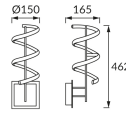

PRODUCT INFORMATION SHEET

Replaceability of light sources and/or control gears without product permanent damage

BASIC INFORMATION

Product name:	SIMONA LED WLL WW
Ideus index:	03288
EAN barcode:	5901477332883
Colour :	Chrome
Materials:	Stainless steel, plastic
Height:	462 mm
Width:	150 mm
Depth:	165 mm
Box packaging:	4 pcs

PRODUCT PARAMETERS

Power supply:	230V 50Hz
Power:	10 W
Dedicated light source:	SMD LED, in set
	Non-replaceable light source
	Do not use with a mains dimmer
Luminaire luminous flux:	850 lm
Light colour:	Warm white
Luminous beam angle:	320°
Shelf life L70B50 in h:	35 000 h
Product offer the possibility of adjusting the illumination direction:	No
Colour temperature:	K
Colour rendering index Ra:	80
Electric shock protection class:	1
Degree of protection provided against intrusion dust, accidental contact and water:	IP20
	For indoor use
CE	Declaration of conformity