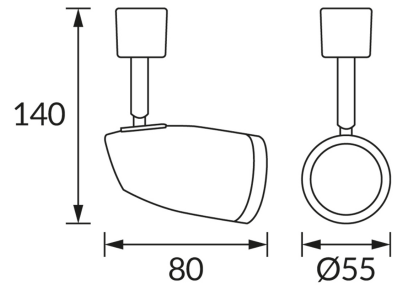

PRODUCT INFORMATION SHEET

BASIC INFORMATION

Product name:	BERLIN GU10 BLACK
Ideus index:	03503
EAN barcode:	5901477335037
Colour :	Black
Materials:	Stainless steel, polycarbonate PC
Height:	140 mm
Width:	80 mm
Depth:	55 mm
Box packaging:	48 pcs

PRODUCT PARAMETERS

Power supply:	220-240V 50/60Hz
Power:	max 35 W
Lampholder type:	GU10
Dedicated light source:	LED
	Possibility of light source replacement
Product offer the possibility of adjusting the illumination direction:	Yes
Electric shock protection class:	2
Degree of protection provided against intrusion dust, accidental contact and water:	IP20
	For indoor use
CE	Declaration of conformity