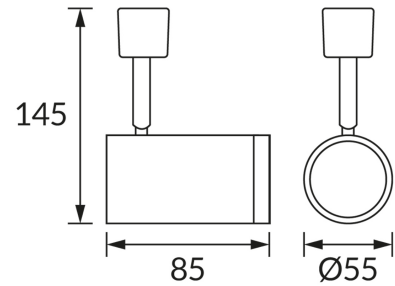

PRODUCT INFORMATION SHEET

BASIC INFORMATION

Product name:	HAGA GU10 WHITE
Ideus index:	03504
EAN barcode:	5901477335044
Colour :	White
Materials:	Aluminium, polycarbonate PC
Height:	145 mm
Width:	85 mm
Depth:	55 mm
Box packaging:	48 pcs

PRODUCT PARAMETERS

Power supply:	220-240V 50/60Hz
Power:	max 35 W
Lampholder type:	GU10
Dedicated light source:	LED
	Possibility of light source replacement
Product offer the possibility of adjusting the illumination direction:	Yes
Electric shock protection class:	2
Degree of protection provided against intrusion dust, accidental contact and water:	IP20
	For indoor use
CE	Declaration of conformity