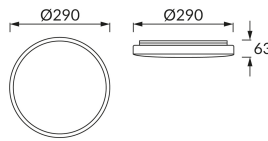

PRODUCT INFORMATION SHEET

Replaceability of light sources and/or control gears without product permanent damage

BASIC INFORMATION

Product name:	SOLA LED C SLIM 18W NW
Ideus index:	03517
EAN barcode:	5901477335174
Colour :	White
Materials:	Steel sheet, plastic
Height:	63 mm
Width:	290 mm
Depth:	290 mm
Box packaging:	10 pcs

PRODUCT PARAMETERS

Power supply:	230V 50Hz
Power:	18 W
Dedicated light source:	SMD LED, in set
	Non-replaceable light source
	Do not use with a mains dimmer
Luminaire luminous flux:	1 235 lm
Light colour:	Neutral white
Luminous beam angle:	160°
Shelf life L70B50 in h:	35 000 h
Product offer the possibility of adjusting the illumination direction:	No
Light source luminous flux for a reference colour temperature:	2 010 lm
Colour temperature:	4100 K
Colour rendering index Ra:	82
Electric shock protection class:	1
Degree of protection provided against intrusion dust, accidental contact and water:	IP44
	For indoor use
Displacement factor (DF, cos φ1):	0.701
CE	Declaration of conformity