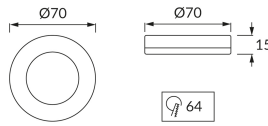

PRODUCT INFORMATION SHEET

Replaceability of light sources and/or control gears without product permanent damage

BASIC INFORMATION

Product name:	IGA LED C WHITE NW
Ideus index:	03522
EAN barcode:	5901477335228
Colour :	White
Materials:	Polycarbonate PC
Height:	15 mm
Width:	70 mm
Depth:	70 mm
Box packaging:	100 pcs

REMARKS

Surface and recessed installation

PRODUCT PARAMETERS

Power supply:	230V 50Hz
Power:	2,2 W
Dedicated light source:	SMD LED, in set
	Non-replaceable light source
	Do not use with a mains dimmer
Luminaire luminous flux:	100 lm
Light colour:	Neutral white
Luminous beam angle:	120°
Shelf life L70B50 in h:	35 000 h
Product offer the possibility of adjusting the illumination direction:	No
Light source luminous flux for a reference colour temperature:	120 lm
Colour temperature:	3900 K
Colour rendering index Ra:	84
Electric shock protection class:	2
Degree of protection provided against intrusion dust, accidental contact and water:	IP20
	For indoor use
Displacement factor (DF, cos φ1):	0.549
CE	Declaration of conformity