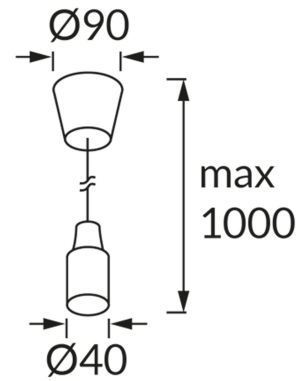

PRODUCT INFORMATION SHEET

BASIC INFORMATION

Product name:	VOLTA WHITE E27
Ideus index:	03526
EAN barcode:	5901477335266
Colour :	White
Materials:	Polypropylene PP
Height:	1000 mm
Width:	90 mm
Depth:	90 mm
Box packaging:	50 pcs

REMARKS

Cable 100 cm long

PRODUCT PARAMETERS

Power supply:	220-240V 50/60Hz
Power:	max 60 W
Lampholder type:	E27
Dedicated light source:	Compact fluorescent lamp/LED
	Possibility of light source replacement
Product offer the possibility of adjusting the illumination direction:	No
Electric shock protection class:	2
Degree of protection provided against intrusion dust, accidental contact and water:	IP20
	For indoor use
CE	Declaration of conformity