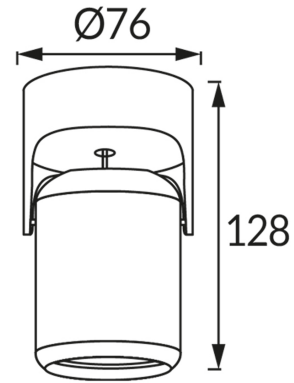

**PRODUCT INFORMATION SHEET**

**BASIC INFORMATION**

Product name:	<b>DOMEN GU10 BLACK</b>
Ideus index:	<b>03540</b>
EAN barcode:	<b>5901477335402</b>
Colour :	<b>Black</b>
Materials:	<b>Aluminium, plastic</b>
Height:	<b>128 mm</b>
Width:	<b>76 mm</b>
Depth:	<b>76 mm</b>
Box packaging:	<b>30 pcs</b>

**PRODUCT PARAMETERS**

Power supply:	<b>220-240V 50/60Hz</b>
Power:	<b>max 35 W</b>
Lampholder type:	<b>GU10</b>
Dedicated light source:	<b>LED</b>
	<b>Possibility of light source replacement</b>
Product offer the possibility of adjusting the illumination direction:	<b>Yes</b>
Electric shock protection class:	<b>1</b>
Degree of protection provided against intrusion dust, accidental contact and water:	<b>IP20</b>
	<b>For indoor use</b>
CE	<b>Declaration of conformity</b>