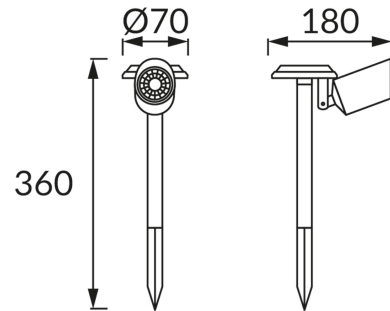

PRODUCT INFORMATION SHEET

BASIC INFORMATION

| | |
|----------------|----------------------------|
| Product name: | ZLATAN LED 0,18W CW |
| Ideus index: | 03550 |
| EAN barcode: | 5901477335501 |
| Colour : | Chrome |
| Materials: | Stainless steel, plastic |
| Height: | 360 mm |
| Width: | 70 mm |
| Depth: | 180 mm |
| Box packaging: | 24 pcs |

REMARKS

- with rechargeable battery
- works with ambient light < 20 lx
- lighting time for one charge minimum 5 h

PRODUCT PARAMETERS

| | |
|---|-------------------------------------|
| Power supply: | DC 1,2 V 1 x AA 200 mAh Ni-MH |
| Power: | 0,18 W |
| Dedicated light source: | LED, in set |
| | Non-replaceable light source |
| Luminaire luminous flux: | 5 lm |
| Light colour: | Cold white |
| Luminous beam angle: | 120° |
| Shelf life L70B50 in h: | 35 000 h |
| | On/off switch |
| Product offer the possibility of adjusting the illumination direction: | Yes |
| Colour temperature: | 6500 K |
| Colour rendering index Ra: | 70 |
| Electric shock protection class: | 3 |
| Degree of protection provided against intrusion dust, accidental contact and water: | IP44 |
| | For indoor or outdoor use |
| CE | Declaration of conformity |