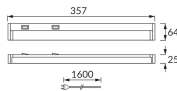

PRODUCT INFORMATION SHEET

Replaceability of light sources and/or control gears without product permanent damage

BASIC INFORMATION

Product name:	MANUEL LED 6W WHITE CCT
Ideus index:	03560
EAN barcode:	5901477335600
Colour :	White
Materials:	Polycarbonate PC
Height:	25 mm
Width:	357 mm
Depth:	64 mm
Box packaging:	20 pcs

REMARKS

- three-stage color temperature control (WW, NW, CW)
- possibility of through-feeding of up to 10 fittings - connector is included

PRODUCT PARAMETERS

Power supply:	230V 50Hz
Power:	6 W
Dedicated light source:	SMD LED, in set
	Non-replaceable light source
	Do not use with a mains dimmer
Luminaire luminous flux:	600 lm
Light colour:	Warm white/neutral white/cold white
Luminous beam angle:	120°
Shelf life L70B50 in h:	35 000 h
	On/off switch
Product offer the possibility of adjusting the illumination direction:	Yes
Light source luminous flux for a reference colour temperature:	820 lm
Colour temperature:	3000K/4100K/6500K
Colour rendering index Ra:	81
Electric shock protection class:	2
Degree of protection provided against intrusion dust, accidental contact and water:	IP20
	For indoor use
Displacement factor (DF, cos φ1):	0.549
CE	Declaration of conformity