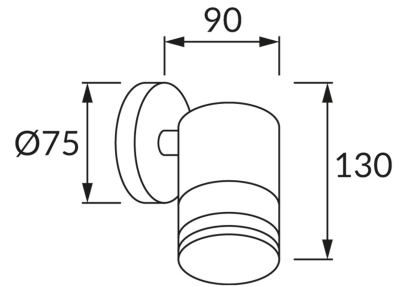

PRODUCT INFORMATION SHEET

BASIC INFORMATION

Product name:	TARAS WLL GU10 INOX
Ideus index:	03569
EAN barcode:	5901477335693
Colour :	Matt chrome
Materials:	Stainless steel, glass
Height:	130 mm
Width:	75 mm
Depth:	90 mm
Box packaging:	12 pcs

PRODUCT PARAMETERS

Power supply:	220-240V 50/60Hz
Power:	max 35 W
Lampholder type:	GU10
Dedicated light source:	LED
	Possibility of light source replacement
Product offer the possibility of adjusting the illumination direction:	No
Electric shock protection class:	1
Degree of protection provided against intrusion dust, accidental contact and water:	IP54
	For indoor or outdoor use
CE	Declaration of conformity