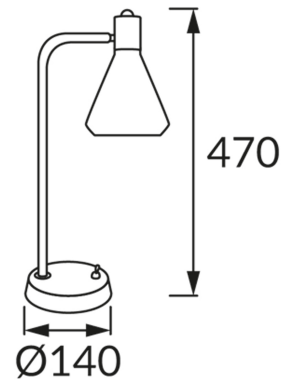

PRODUCT INFORMATION SHEET

BASIC INFORMATION

Product name:	RUBIK 47 E14 BLACK
Ideus index:	03573
EAN barcode:	5901477335730
Colour :	Black
Materials:	Steel sheet
Height:	470 mm
Width:	140 mm
Depth:	140 mm
Box packaging:	4 pcs

PRODUCT PARAMETERS

Power supply:	220-240V 50/60Hz
Power:	max 25 W
Lampholder type:	E14
Dedicated light source:	Compact fluorescent lamp/LED
	Possibility of light source replacement
	On/off switch
Product offer the possibility of adjusting the illumination direction:	Yes
Electric shock protection class:	2
Degree of protection provided against intrusion dust, accidental contact and water:	IP20
	For indoor use
CE	Declaration of conformity