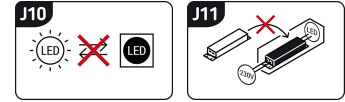

PRODUCT INFORMATION SHEET

Replaceability of light sources and/or control gears without product permanent damage

BASIC INFORMATION

Product name:	MATYLDA LED 18W SILVER NW
Ideus index:	03580
EAN barcode:	5901477335808
Colour :	Silver
Materials:	Aluminium, polycarbonate PC
Height:	45 mm
Width:	605 mm
Depth:	80 mm
Box packaging:	20 pcs

PRODUCT PARAMETERS

Power supply:	230V 50Hz
Power:	18 W
Dedicated light source:	SMD LED, in set
	Non-replaceable light source
	Do not use with a mains dimmer
Luminaire luminous flux:	1 560 lm
Light colour:	Neutral white
Luminous beam angle:	120°
Shelf life L70B50 in h:	35 000 h
Product offer the possibility of adjusting the illumination direction:	Yes
Light source luminous flux for a reference colour temperature:	2 110 lm
Colour temperature:	4200 K
Colour rendering index Ra:	81
Electric shock protection class:	2
Degree of protection provided against intrusion dust, accidental contact and water:	IP44
	For indoor use
Displacement factor (DF, cos φ1):	0.780
CE	Declaration of conformity