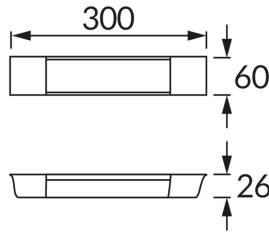

**PRODUCT INFORMATION SHEET**

Replaceability of light sources and/or control gears without product permanent damage

**BASIC INFORMATION**

Product name:	<b>BARY LED 9W NW</b>
Ideus index:	<b>03585</b>
EAN barcode:	<b>5901477335853</b>
Colour :	<b>White</b>
Materials:	<b>Polycarbonate PC</b>
Height:	<b>26 mm</b>
Width:	<b>300 mm</b>
Depth:	<b>60 mm</b>
Box packaging:	<b>50 pcs</b>

**PRODUCT PARAMETERS**

Power supply:	<b>230V 50Hz</b>
Power:	<b>9 W</b>
Dedicated light source:	<b>SMD LED, in set</b>
	<b>Non-replaceable light source</b>
	<b>Do not use with a mains dimmer</b>
Luminaire luminous flux:	<b>765 lm</b>
Light colour:	<b>Neutral white</b>
Luminous beam angle:	<b>140°</b>
Shelf life L70B50 in h:	<b>35 000 h</b>
Product offer the possibility of adjusting the illumination direction:	<b>No</b>
Light source luminous flux for a reference colour temperature:	<b>1 040 lm</b>
Colour temperature:	<b>4100 K</b>
Colour rendering index Ra:	<b>80</b>
Electric shock protection class:	<b>2</b>
Degree of protection provided against intrusion dust, accidental contact and water:	<b>IP42</b>
	<b>For indoor use</b>
Displacement factor (DF, cos φ1):	<b>0.501</b>
CE	<b>Declaration of conformity</b>