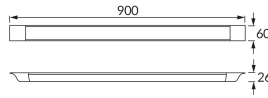

PRODUCT INFORMATION SHEET

Replaceability of light sources and/or control gears without product permanent damage

BASIC INFORMATION

Product name:	BARY LED 27W NW
Ideus index:	03587
EAN barcode:	5901477335877
Colour :	White
Materials:	Polycarbonate PC
Height:	26 mm
Width:	900 mm
Depth:	60 mm
Box packaging:	50 pcs

PRODUCT PARAMETERS

Power supply:	230V 50Hz
Power:	27 W
Dedicated light source:	SMD LED, in set
	Non-replaceable light source
	Do not use with a mains dimmer
Luminaire luminous flux:	2 320 lm
Light colour:	Neutral white
Luminous beam angle:	140°
Shelf life L70B50 in h:	35 000 h
Product offer the possibility of adjusting the illumination direction:	No
Light source luminous flux for a reference colour temperature:	3 240 lm
Colour temperature:	4100 K
Colour rendering index Ra:	80
Electric shock protection class:	2
Degree of protection provided against intrusion dust, accidental contact and water:	IP42
	For indoor use
Displacement factor (DF, cos φ1):	0.905
CE	Declaration of conformity