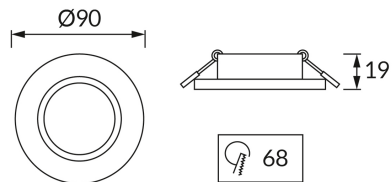

**PRODUCT INFORMATION SHEET**

**BASIC INFORMATION**

Product name:	<b>SELENA C BLACK</b>
Ideus index:	<b>03599</b>
EAN barcode:	<b>5901477335990</b>
Colour :	<b>Black/chrome</b>
Materials:	<b>Aluminium alloy cast, glass</b>
Height:	<b>23 mm</b>
Width:	<b>90 mm</b>
Depth:	<b>90 mm</b>
Box packaging:	<b>100 pcs</b>

**PRODUCT PARAMETERS**

Power:	<b>max 35 W</b>
Dedicated light source:	<b>LED - GU10/MR16</b>
	<b>Possibility of light source replacement</b>
Product offer the possibility of adjusting the illumination direction:	<b>No</b>
Degree of protection provided against intrusion dust, accidental contact and water:	<b>IP20</b>
	<b>For indoor use</b>
CE	<b>Declaration of conformity</b>