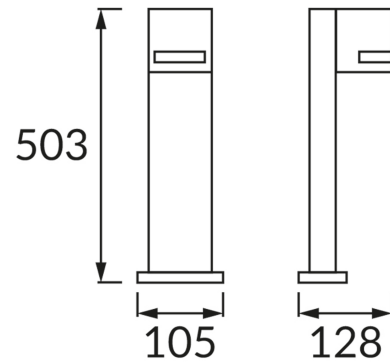

PRODUCT INFORMATION SHEET

BASIC INFORMATION

Product name:	FOREST 50 GU10 C
Ideus index:	03602
EAN barcode:	5901477336027
Colour :	Black
Materials:	Aluminium alloy cast, glass
Height:	503 mm
Width:	105 mm
Depth:	128 mm
Box packaging:	6 pcs

PRODUCT PARAMETERS

Power supply:	220-240V 50/60Hz
Power:	max 35 W
Lampholder type:	GU10
Dedicated light source:	LED
	Possibility of light source replacement
Product offer the possibility of adjusting the illumination direction:	No
Electric shock protection class:	1
Degree of protection provided against intrusion dust, accidental contact and water:	IP54
	For indoor or outdoor use
CE	Declaration of conformity