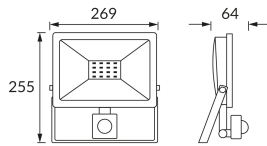

PRODUCT INFORMATION SHEET

Replaceability of light sources and/or control gears without product permanent damage

BASIC INFORMATION

Product name:	KROMA LED S 100W GREY NW
Ideus index:	03608
EAN barcode:	5901477336089
Colour :	Grey
Materials:	Aluminium alloy cast, glass, plastic
Height:	255 mm
Width:	269 mm
Depth:	64 mm
Box packaging:	10 pcs

PRODUCT PARAMETERS

Power supply:	230V 50Hz
Power:	100 W
Dedicated light source:	SMD LED, in set
	Non-replaceable light source
	Do not use with a mains dimmer
Light colour:	Neutral white
Luminous beam angle:	115°
Shelf life L70B50 in h:	35 000 h
Product offer the possibility of adjusting the illumination direction:	Yes
Light source luminous flux for a reference colour temperature:	8 280 lm
Colour temperature:	4200 K
Colour rendering index Ra:	81
Electric shock protection class:	1
Degree of protection provided against intrusion dust, accidental contact and water:	IP65
	For indoor or outdoor use
Displacement factor (DF, cos φ1):	0.919
CE	Declaration of conformity