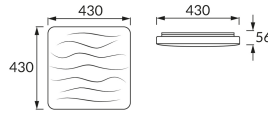

PRODUCT INFORMATION SHEET

Replaceability of light sources and/or control gears without product permanent damage

BASIC INFORMATION

Product name:	KLARA LED D 36W NW
Ideus index:	03617
EAN barcode:	5901477336171
Colour :	White
Materials:	Steel sheet, plastic
Height:	56 mm
Width:	430 mm
Depth:	430 mm
Box packaging:	10 pcs

PRODUCT PARAMETERS

Power supply:	230V 50Hz
Power:	36 W
Dedicated light source:	SMD LED, in set
	Non-replaceable light source
	Do not use with a mains dimmer
Luminaire luminous flux:	2 210 lm
Light colour:	Neutral white
Luminous beam angle:	160°
Shelf life L70B50 in h:	35 000 h
Product offer the possibility of adjusting the illumination direction:	No
Light source luminous flux for a reference colour temperature:	3 980 lm
Colour temperature:	4100 K
Colour rendering index Ra:	83
Electric shock protection class:	1
Degree of protection provided against intrusion dust, accidental contact and water:	IP44
	For indoor use
Displacement factor (DF, cos φ1):	0.969
CE	Declaration of conformity