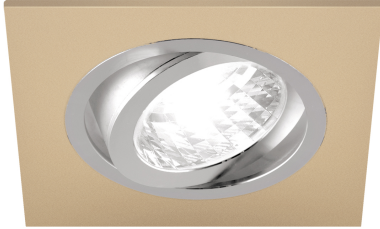

**PRODUCT INFORMATION SHEET****BASIC INFORMATION**

Product name:	<b>ALUM D BEIGE/CHROME</b>
Ideus index:	<b>03625</b>
EAN barcode:	<b>5901477336256</b>
Colour :	<b>Beige/chrome</b>
Materials:	<b>Aluminium</b>
Height:	<b>28 mm</b>
Width:	<b>93 mm</b>
Depth:	<b>93 mm</b>
Box packaging:	<b>50 pcs</b>

**PRODUCT PARAMETERS**

Power supply:	<b>220-240V 50/60Hz</b>
Power:	<b>max 50 W</b>
Lampholder type:	<b>GU10</b>
Dedicated light source:	<b>LED</b>
	<b>Possibility of light source replacement</b>
Product offer the possibility of adjusting the illumination direction:	<b>Yes</b>
Electric shock protection class:	<b>2</b>
Degree of protection provided against intrusion dust, accidental contact and water:	<b>IP20</b>
	<b>For indoor use</b>
CE	<b>Declaration of conformity</b>