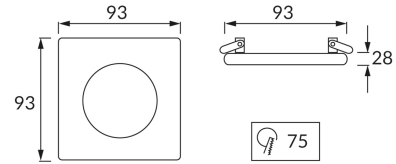

**PRODUCT INFORMATION SHEET****BASIC INFORMATION**

Product name:	<b>ALUM D BEIGE/CHROME</b>
Ideus index:	<b>03625</b>
EAN barcode:	<b>5901477336256</b>
Colour :	<b>Beige/chrome</b>
Materials:	<b>Aluminium</b>
Height:	<b>28 mm</b>
Width:	<b>93 mm</b>
Depth:	<b>93 mm</b>
Box packaging:	<b>50 pcs</b>

**PRODUCT PARAMETERS**

Power supply:	<b>220-240V 50/60Hz</b>
Power:	<b>max 50 W</b>
Lampholder type:	<b>GU10</b>
Dedicated light source:	<b>LED</b>
	<b>Possibility of light source replacement</b>
Product offer the possibility of adjusting the illumination direction:	<b>Yes</b>
Electric shock protection class:	<b>2</b>
Degree of protection provided against intrusion dust, accidental contact and water:	<b>IP20</b>
	<b>For indoor use</b>
CE	<b>Declaration of conformity</b>