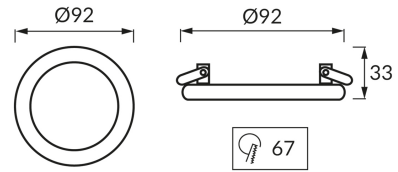

PRODUCT INFORMATION SHEET

BASIC INFORMATION

Product name:	VIKI C WHITE
Ideus index:	03669
EAN barcode:	5901477336690
Colour :	White metallic
Materials:	Aluminium alloy cast, glass
Height:	33 mm
Width:	92 mm
Depth:	92 mm
Box packaging:	50 pcs

REMARKS

For instaling in increased-humidity locations, e.g. bathrooms

PRODUCT PARAMETERS

Power supply:	220-240V 50/60Hz
Power:	max 35 W
Lampholder type:	GU10
Dedicated light source:	LED
	Possibility of light source replacement
Product offer the possibility of adjusting the illumination direction:	No
Electric shock protection class:	2
Degree of protection provided against intrusion dust, accidental contact and water:	IP44
	For indoor use
CE	Declaration of conformity