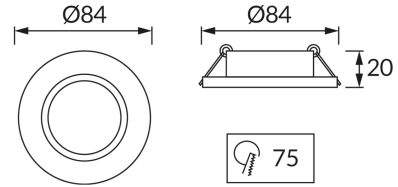

**PRODUCT INFORMATION SHEET**

**BASIC INFORMATION**

Product name:	<b>OKTAN C CHROME</b>
Ideus index:	<b>03673</b>
EAN barcode:	<b>5901477336737</b>
Colour :	<b>Chrome</b>
Materials:	<b>Aluminium alloy cast</b>
Height:	<b>20 mm</b>
Width:	<b>84 mm</b>
Depth:	<b>84 mm</b>
Box packaging:	<b>50 pcs</b>

**PRODUCT PARAMETERS**

Power supply:	<b>12V</b>
Power:	<b>max 50 W</b>
Lampholder type:	<b>GU5.3</b>
Dedicated light source:	<b>LED</b>
	<b>Possibility of light source replacement</b>
Product offer the possibility of adjusting the illumination direction:	<b>Yes</b>
Electric shock protection class:	<b>3</b>
Degree of protection provided against intrusion dust, accidental contact and water:	<b>IP20</b>
	<b>For indoor use</b>
CE	<b>Declaration of conformity</b>