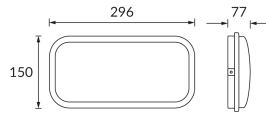

**PRODUCT INFORMATION SHEET**

Replaceability of light sources and/or control gears without product permanent damage

**BASIC INFORMATION**

Product name:	<b>ALBIN LED 20W WHITE NW</b>
Ideus index:	<b>03691</b>
EAN barcode:	<b>5901477336911</b>
Colour :	<b>White</b>
Materials:	<b>Polycarbonate PC</b>
Height:	<b>150 mm</b>
Width:	<b>296 mm</b>
Depth:	<b>77 mm</b>
Box packaging:	<b>10 pcs</b>

**PRODUCT PARAMETERS**

Power supply:	<b>230V 50Hz</b>
Power:	<b>20 W</b>
Dedicated light source:	<b>SMD LED, in set</b>
	<b>Non-replaceable light source</b>
	<b>Do not use with a mains dimmer</b>
Luminaire luminous flux:	<b>1 800 lm</b>
Light colour:	<b>Neutral white</b>
Luminous beam angle:	<b>160°</b>
Shelf life L70B50 in h:	<b>35 000 h</b>
Product offer the possibility of adjusting the illumination direction:	<b>No</b>
Light source luminous flux for a reference colour temperature:	<b>2 540 lm</b>
Colour temperature:	<b>4200 K</b>
Colour rendering index Ra:	<b>82</b>
Electric shock protection class:	<b>2</b>
Degree of protection against mechanical impacts:	<b>IK10</b>
Degree of protection provided against intrusion dust, accidental contact and water:	<b>IP55</b>
	<b>For indoor or outdoor use</b>
Displacement factor (DF, cos φ1):	<b>0.761</b>
CE	<b>Declaration of conformity</b>