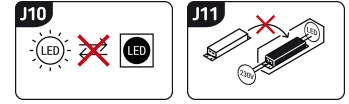

PRODUCT INFORMATION SHEET

Replaceability of light sources and/or control gears without product permanent damage

BASIC INFORMATION

Product name:	KROMA LED 20W GREY CW
Ideus index:	03701
EAN barcode:	5901477337017
Colour :	Grey
Materials:	Aluminium alloy cast, glass
Height:	123 mm
Width:	144 mm
Depth:	23 mm
Box packaging:	30 pcs

PRODUCT PARAMETERS

Power supply:	230V 50Hz
Power:	20 W
Dedicated light source:	SMD LED, in set
	Non-replaceable light source
	Do not use with a mains dimmer
Light colour:	Cold white
Luminous beam angle:	115°
Shelf life L70B50 in h:	35 000 h
Product offer the possibility of adjusting the illumination direction:	Yes
Light source luminous flux for a reference colour temperature:	1 690 lm
Colour temperature:	6200 K
Colour rendering index Ra:	82
Electric shock protection class:	1
Degree of protection provided against intrusion dust, accidental contact and water:	IP65
	For indoor or outdoor use
Displacement factor (DF, cos φ1):	0.913
CE	Declaration of conformity