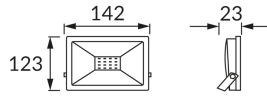

PRODUCT INFORMATION SHEET

Replaceability of light sources and/or control gears without product permanent damage

BASIC INFORMATION

Product name:	KROMA LED 20W GREY CW
Ideus index:	03701
EAN barcode:	5901477337017
Colour :	Grey
Materials:	Aluminium alloy cast, glass
Height:	123 mm
Width:	144 mm
Depth:	23 mm
Box packaging:	30 pcs

PRODUCT PARAMETERS

Power supply:	230V 50Hz
Power:	20 W
Dedicated light source:	SMD LED, in set
	Non-replaceable light source
	Do not use with a mains dimmer
Light colour:	Cold white
Luminous beam angle:	115°
Shelf life L70B50 in h:	35 000 h
Product offer the possibility of adjusting the illumination direction:	Yes
Light source luminous flux for a reference colour temperature:	1 690 lm
Colour temperature:	6200 K
Colour rendering index Ra:	82
Electric shock protection class:	1
Degree of protection provided against intrusion dust, accidental contact and water:	IP65
	For indoor or outdoor use
Displacement factor (DF, cos φ1):	0.913
CE	Declaration of conformity