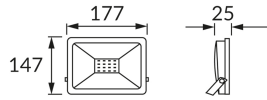

PRODUCT INFORMATION SHEET

Replaceability of light sources and/or control gears without product permanent damage

BASIC INFORMATION

Product name:	KROMA LED 30W GREY CW
Ideus index:	03702
EAN barcode:	5901477337024
Colour :	Grey
Materials:	Aluminium alloy cast, glass
Height:	147 mm
Width:	177 mm
Depth:	25 mm
Box packaging:	30 pcs

PRODUCT PARAMETERS

Power supply:	230V 50Hz
Power:	30 W
Dedicated light source:	SMD LED, in set
	Non-replaceable light source
	Do not use with a mains dimmer
Light colour:	Cold white
Luminous beam angle:	115°
Shelf life L70B50 in h:	35 000 h
Product offer the possibility of adjusting the illumination direction:	Yes
Light source luminous flux for a reference colour temperature:	2 600 lm
Colour temperature:	6200 K
Colour rendering index Ra:	81
Electric shock protection class:	1
Degree of protection provided against intrusion dust, accidental contact and water:	IP65
	For indoor or outdoor use
Displacement factor (DF, cos φ1):	0.919
CE	Declaration of conformity