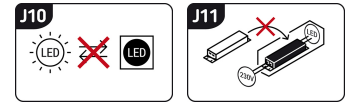

PRODUCT INFORMATION SHEET

Replaceability of light sources and/or control gears without product permanent damage

BASIC INFORMATION

Product name:	KROMA LED 30W GREY CW
Ideus index:	03702
EAN barcode:	5901477337024
Colour :	Grey
Materials:	Aluminium alloy cast, glass
Height:	147 mm
Width:	177 mm
Depth:	25 mm
Box packaging:	30 pcs

PRODUCT PARAMETERS

Power supply:	230V 50Hz
Power:	30 W
Dedicated light source:	SMD LED, in set
	Non-replaceable light source
	Do not use with a mains dimmer
Light colour:	Cold white
Luminous beam angle:	115°
Shelf life L70B50 in h:	35 000 h
Product offer the possibility of adjusting the illumination direction:	Yes
Light source luminous flux for a reference colour temperature:	2 600 lm
Colour temperature:	6200 K
Colour rendering index Ra:	81
Electric shock protection class:	1
Degree of protection provided against intrusion dust, accidental contact and water:	IP65
	For indoor or outdoor use
Displacement factor (DF, cos φ1):	0.919
CE	Declaration of conformity