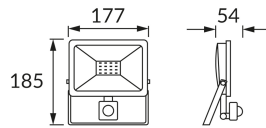

PRODUCT INFORMATION SHEET

Replaceability of light sources and/or control gears without product permanent damage

BASIC INFORMATION

Product name:	KROMA LED S 30W GREY CW
Ideus index:	03706
EAN barcode:	5901477337062
Colour :	Grey
Materials:	Aluminium alloy cast, glass, plastic
Height:	185 mm
Width:	177 mm
Depth:	54 mm
Box packaging:	20 pcs

PRODUCT PARAMETERS

Power supply:	230V 50Hz
Power:	30 W
Dedicated light source:	SMD LED, in set
	Non-replaceable light source
	Do not use with a mains dimmer
Light colour:	Cold white
Luminous beam angle:	115°
Shelf life L70B50 in h:	35 000 h
Product offer the possibility of adjusting the illumination direction:	Yes
Light source luminous flux for a reference colour temperature:	2 600 lm
Colour temperature:	6200 K
Colour rendering index Ra:	81
Electric shock protection class:	1
Degree of protection provided against intrusion dust, accidental contact and water:	IP65
	For indoor or outdoor use
Displacement factor (DF, cos φ1):	0.918
CE	Declaration of conformity