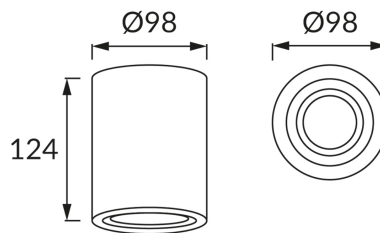

PRODUCT INFORMATION SHEET

BASIC INFORMATION

Product name:	HARY C GU10 BLACK
Ideus index:	03713
EAN barcode:	5901477337130
Colour :	Black
Materials:	Aluminium alloy cast
Height:	125 mm
Width:	94 mm
Depth:	94 mm
Box packaging:	20 pcs

PRODUCT PARAMETERS

Power supply:	220-240V 50/60Hz
Power:	max 35 W
Lampholder type:	GU10
Dedicated light source:	LED
	Possibility of light source replacement
Product offer the possibility of adjusting the illumination direction:	Yes
Electric shock protection class:	2
Degree of protection provided against intrusion dust, accidental contact and water:	IP20
	For indoor use
CE	Declaration of conformity