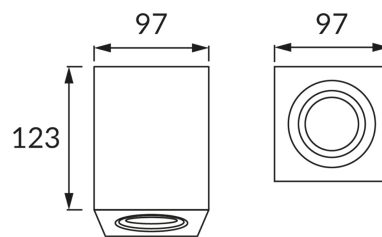

PRODUCT INFORMATION SHEET

BASIC INFORMATION

Product name:	HARY D GU10 WHITE
Ideus index:	03714
EAN barcode:	5901477337147
Colour :	White
Materials:	Aluminium alloy cast
Height:	125 mm
Width:	94 mm
Depth:	94 mm
Box packaging:	20 pcs

PRODUCT PARAMETERS

Power supply:	220-240V 50/60Hz
Power:	max 35 W
Lampholder type:	GU10
Dedicated light source:	LED
	Possibility of light source replacement
Product offer the possibility of adjusting the illumination direction:	Yes
Electric shock protection class:	2
Degree of protection provided against intrusion dust, accidental contact and water:	IP20
	For indoor use
CE	Declaration of conformity