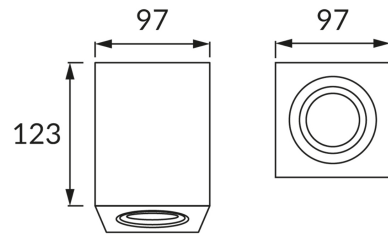

**PRODUCT INFORMATION SHEET**

**BASIC INFORMATION**

Product name:	<b>HARY D GU10 BLACK</b>
Ideus index:	<b>03716</b>
EAN barcode:	<b>5901477337161</b>
Colour :	<b>Black</b>
Materials:	<b>Aluminium alloy cast</b>
Height:	<b>125 mm</b>
Width:	<b>94 mm</b>
Depth:	<b>94 mm</b>
Box packaging:	<b>20 pcs</b>

**PRODUCT PARAMETERS**

Power supply:	<b>220-240V 50/60Hz</b>
Power:	<b>max 35 W</b>
Lampholder type:	<b>GU10</b>
Dedicated light source:	<b>LED</b>
	<b>Possibility of light source replacement</b>
Product offer the possibility of adjusting the illumination direction:	<b>Yes</b>
Electric shock protection class:	<b>2</b>
Degree of protection provided against intrusion dust, accidental contact and water:	<b>IP20</b>
	<b>For indoor use</b>
CE	<b>Declaration of conformity</b>