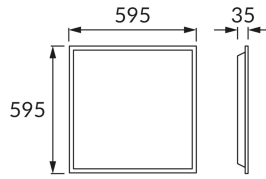

PRODUCT INFORMATION SHEET

Replaceability of light sources and/or control gears without product permanent damage

BASIC INFORMATION

Product name:	HUGO LED D 48W WHITE NW
Ideus index:	03720
EAN barcode:	5901477337208
Colour :	White
Materials:	Steel sheet, polystyrene PS
Height:	35 mm
Width:	595 mm
Depth:	595 mm
Box packaging:	10 pcs

PRODUCT PARAMETERS

Power supply:	230V 50Hz
Power:	48 W
Dedicated light source:	SMD LED, in set
	Non-replaceable light source
	Do not use with a mains dimmer
Luminaire luminous flux:	4 800 lm
Light colour:	Neutral white
Luminous beam angle:	115°
Shelf life L70B50 in h:	35 000 h
Product offer the possibility of adjusting the illumination direction:	No
Light source luminous flux for a reference colour temperature:	5 360 lm
Colour temperature:	4100 K
Colour rendering index Ra:	82
Electric shock protection class:	2/3
Degree of protection provided against intrusion dust, accidental contact and water:	IP44/20
	For indoor use
Displacement factor (DF, cos φ1):	0.968
CE	Declaration of conformity