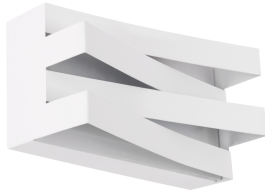

PRODUCT INFORMATION SHEET

Replaceability of light sources and/or control gears without product permanent damage

BASIC INFORMATION

Product name:	ALPEN LED 12W WHITE NW
Ideus index:	03721
EAN barcode:	5901477337215
Colour :	White
Materials:	Steel sheet
Height:	100 mm
Width:	200 mm
Depth:	86 mm
Box packaging:	20 pcs

PRODUCT PARAMETERS

Power supply:	230V 50Hz
Power:	12 W
Dedicated light source:	SMD LED, in set
	Non-replaceable light source
	Do not use with a mains dimmer
Luminaire luminous flux:	660 lm
Light colour:	Neutral white
Luminous beam angle:	140°
Shelf life L70B50 in h:	35 000 h
Product offer the possibility of adjusting the illumination direction:	No
Light source luminous flux for a reference colour temperature:	1 320 lm
Colour temperature:	4200 K
Colour rendering index Ra:	81
Electric shock protection class:	2
Degree of protection provided against intrusion dust, accidental contact and water:	IP20
	For indoor use
Displacement factor (DF, cos φ1):	0.872
CE	Declaration of conformity