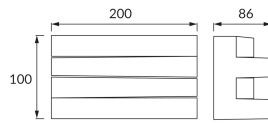

PRODUCT INFORMATION SHEET

Replaceability of light sources and/or control gears without product permanent damage

BASIC INFORMATION

Product name:	ALPEN LED 12W WHITE NW
Ideus index:	03721
EAN barcode:	5901477337215
Colour :	White
Materials:	Steel sheet
Height:	100 mm
Width:	200 mm
Depth:	86 mm
Box packaging:	20 pcs

PRODUCT PARAMETERS

Power supply:	230V 50Hz
Power:	12 W
Dedicated light source:	SMD LED, in set
	Non-replaceable light source
	Do not use with a mains dimmer
Luminaire luminous flux:	660 lm
Light colour:	Neutral white
Luminous beam angle:	140°
Shelf life L70B50 in h:	35 000 h
Product offer the possibility of adjusting the illumination direction:	No
Light source luminous flux for a reference colour temperature:	1 320 lm
Colour temperature:	4200 K
Colour rendering index Ra:	81
Electric shock protection class:	2
Degree of protection provided against intrusion dust, accidental contact and water:	IP20
	For indoor use
Displacement factor (DF, cos φ1):	0.872
CE	Declaration of conformity