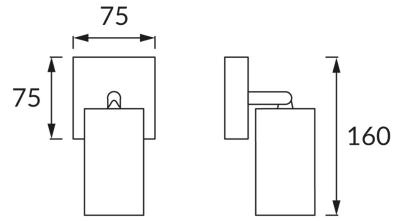

PRODUCT INFORMATION SHEET

BASIC INFORMATION

Product name:	MANAM GU10 1D WHITE
Ideus index:	03759
EAN barcode:	5901477337598
Colour :	White
Materials:	Steel sheet, aluminium
Height:	160 mm
Width:	75 mm
Depth:	75 mm
Box packaging:	30 pcs

PRODUCT PARAMETERS

Power supply:	220-240V 50/60Hz
Power:	max 35 W
Lampholder type:	GU10
Dedicated light source:	LED
	Possibility of light source replacement
Product offer the possibility of adjusting the illumination direction:	Yes
Electric shock protection class:	1
Degree of protection provided against intrusion dust, accidental contact and water:	IP20
	For indoor use
CE	Declaration of conformity