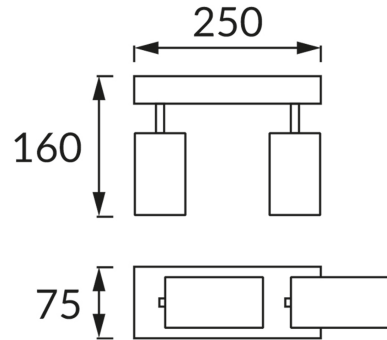

**PRODUCT INFORMATION SHEET**

**BASIC INFORMATION**

Product name:	<b>MANAM GU10 2L BLACK</b>
Ideus index:	03764
EAN barcode:	5901477337642
Colour :	<b>Black</b>
Materials:	<b>Steel sheet, aluminium</b>
Height:	<b>160 mm</b>
Width:	<b>250 mm</b>
Depth:	<b>75 mm</b>
Box packaging:	<b>20 pcs</b>

**PRODUCT PARAMETERS**

Power supply:	<b>220-240V 50/60Hz</b>
Power:	<b>2 x max 35 W</b>
Lampholder type:	<b>GU10</b>
Dedicated light source:	<b>LED</b>
	<b>Possibility of light source replacement</b>
Product offer the possibility of adjusting the illumination direction:	<b>Yes</b>
Electric shock protection class:	<b>1</b>
Degree of protection provided against intrusion dust, accidental contact and water:	<b>IP20</b>
	<b>For indoor use</b>
CE	<b>Declaration of conformity</b>