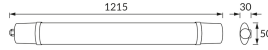

PRODUCT INFORMATION SHEET

Replaceability of light sources and/or control gears without product permanent damage

BASIC INFORMATION

Product name:	IBIS LED 36W NW
Ideus index:	03790
EAN barcode:	5901477337901
Colour :	White
Materials:	Polycarbonate PC, ABS
Height:	30 mm
Width:	1215 mm
Depth:	50 mm
Box packaging:	50 pcs

PRODUCT PARAMETERS

Power supply:	230V 50Hz
Power:	36 W
Dedicated light source:	SMD LED, in set
	Non-replaceable light source
	Do not use with a mains dimmer
Luminaire luminous flux:	3 120 lm
Light colour:	Neutral white
Luminous beam angle:	140°
Shelf life L70B50 in h:	35 000 h
Product offer the possibility of adjusting the illumination direction:	No
Light source luminous flux for a reference colour temperature:	3 780 lm
Colour temperature:	4100 K
Colour rendering index Ra:	82
Electric shock protection class:	2
Degree of protection against mechanical impacts:	IK08
Degree of protection provided against intrusion dust, accidental contact and water:	IP65
	For indoor or outdoor use
Displacement factor (DF, cos φ1):	0.975
CE	Declaration of conformity