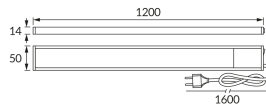

PRODUCT INFORMATION SHEET

Replaceability of light sources and/or control gears without product permanent damage

BASIC INFORMATION

Product name:	TAMARA LED 20W NW
Ideus index:	03797
EAN barcode:	5901477337970
Colour :	Silver
Materials:	Aluminium, plastic
Height:	14 mm
Width:	1200 mm
Depth:	50 mm
Box packaging:	20 pcs

PRODUCT PARAMETERS

Power supply:	230V 50Hz
Power:	20 W
Dedicated light source:	SMD LED, in set
	Non-replaceable light source
	Do not use with a mains dimmer
Luminaire luminous flux:	1 280 lm
Light colour:	Neutral white
Luminous beam angle:	120°
Shelf life L70B50 in h:	35 000 h
	On/off switch
Product offer the possibility of adjusting the illumination direction:	No
Light source luminous flux for a reference colour temperature:	2 140 lm
Colour temperature:	4100 K
Colour rendering index Ra:	82
Electric shock protection class:	2
Degree of protection provided against intrusion dust, accidental contact and water:	IP20
	For indoor use
Displacement factor (DF, cos φ1):	0.901
CE	Declaration of conformity