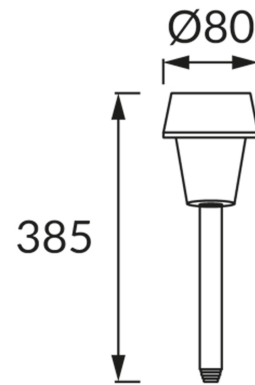

PRODUCT INFORMATION SHEET

BASIC INFORMATION

Product name:	IRIS LED 38 0,06W CW
Ideus index:	03828
EAN barcode:	5901477338281
Colour :	Chrome
Materials:	Stainless steel, plastic
Height:	385 mm
Width:	80 mm
Depth:	80 mm
Box packaging:	60 pcs

REMARKS

- with rechargeable battery
- works with ambient light < 20 lx
- lighting time for one charge minimum 6 h

PRODUCT PARAMETERS

Power supply:	DC 1,2 V 1 x AAA 150 mAh Ni-MH
Power:	0,06 W
Dedicated light source:	LED, in set
	Non-replaceable light source
Luminaire luminous flux:	1 lm
Light colour:	Cold white
Luminous beam angle:	120°
Shelf life L70B50 in h:	35 000 h
	On/off switch
Product offer the possibility of adjusting the illumination direction:	No
Colour temperature:	6500 K
Colour rendering index Ra:	70
Electric shock protection class:	3
Degree of protection provided against intrusion dust, accidental contact and water:	IP44
	For indoor or outdoor use
CE	Declaration of conformity