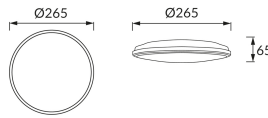

PRODUCT INFORMATION SHEET

Replaceability of light sources and/or control gears without product permanent damage

BASIC INFORMATION

Product name:	PLANAR LED 18W SILVER NW
Ideus index:	03839
EAN barcode:	5901477338397
Colour :	Silver
Materials:	Polypropylene PP
Height:	65 mm
Width:	265 mm
Depth:	265 mm
Box packaging:	20 pcs

PRODUCT PARAMETERS

Power supply:	230V 50Hz
Power:	18 W
Dedicated light source:	SMD LED, in set
	Non-replaceable light source
	Do not use with a mains dimmer
Luminaire luminous flux:	1 980 lm
Light colour:	Neutral white
Luminous beam angle:	140°
Shelf life L70B50 in h:	35 000 h
Product offer the possibility of adjusting the illumination direction:	No
Light source luminous flux for a reference colour temperature:	2 180 lm
Colour temperature:	4200 K
Colour rendering index Ra:	81
Electric shock protection class:	2
Degree of protection provided against intrusion dust, accidental contact and water:	IP54
	For indoor or outdoor use
Displacement factor (DF, cos φ1):	0.732
CE	Declaration of conformity