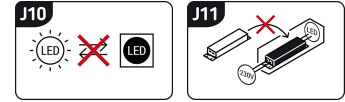

PRODUCT INFORMATION SHEET

Replaceability of light sources and/or control gears without product permanent damage

BASIC INFORMATION

Product name:	MONI LED C 5W NW SILVER
Ideus index:	03857
EAN barcode:	5901477338571
Colour :	Silver
Materials:	Polycarbonate PC, ABS
Height:	43 mm
Width:	88 mm
Depth:	88 mm
Box packaging:	100 pcs

PRODUCT PARAMETERS

Power supply:	230V 50Hz
Power:	5 W
Dedicated light source:	SMD LED, in set
	Non-replaceable light source
	Do not use with a mains dimmer
Luminaire luminous flux:	400 lm
Light colour:	Neutral white
Luminous beam angle:	38°
Shelf life L70B50 in h:	35 000 h
Product offer the possibility of adjusting the illumination direction:	Yes
Light source luminous flux for a reference colour temperature:	540 lm
Colour temperature:	4000 K
Colour rendering index Ra:	81
Electric shock protection class:	2
Degree of protection provided against intrusion dust, accidental contact and water:	IP20
	For indoor use
Displacement factor (DF, cos φ1):	0.516
CE	Declaration of conformity