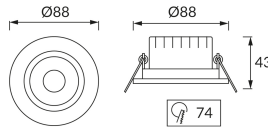

PRODUCT INFORMATION SHEET

Replaceability of light sources and/or control gears without product permanent damage

BASIC INFORMATION

Product name:	MONI LED C 5W NW SILVER
Ideus index:	03857
EAN barcode:	5901477338571
Colour :	Silver
Materials:	Polycarbonate PC, ABS
Height:	43 mm
Width:	88 mm
Depth:	88 mm
Box packaging:	100 pcs

PRODUCT PARAMETERS

Power supply:	230V 50Hz
Power:	5 W
Dedicated light source:	SMD LED, in set
	Non-replaceable light source
	Do not use with a mains dimmer
Luminaire luminous flux:	400 lm
Light colour:	Neutral white
Luminous beam angle:	38°
Shelf life L70B50 in h:	35 000 h
Product offer the possibility of adjusting the illumination direction:	Yes
Light source luminous flux for a reference colour temperature:	540 lm
Colour temperature:	4000 K
Colour rendering index Ra:	81
Electric shock protection class:	2
Degree of protection provided against intrusion dust, accidental contact and water:	IP20
	For indoor use
Displacement factor (DF, cos φ1):	0.516
CE	Declaration of conformity