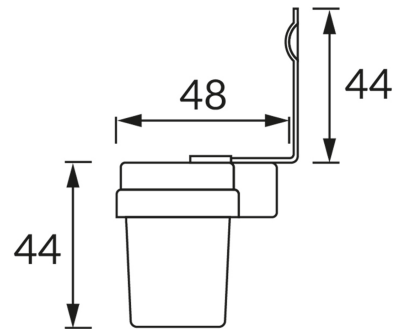

PRODUCT INFORMATION SHEET**BASIC INFORMATION**

Product name:	ELF 6A
Ideus index:	03867
EAN barcode:	5901477338670
Colour :	White/blue
Materials:	Polycarbonate PC
Height:	44 mm
Width:	35 mm
Depth:	48 mm
Box packaging:	100 pcs

REMARKS

Twilight sensor - works with ambient light < 5-15 lx

PRODUCT PARAMETERS

Power supply:	230V 50Hz
Power:	max 1380 W
Electric shock protection class:	2
Degree of protection provided against intrusion dust, accidental contact and water:	IP44
	For indoor or outdoor use
CE	Declaration of conformity