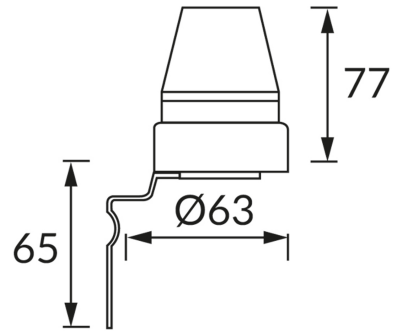

**PRODUCT INFORMATION SHEET****BASIC INFORMATION**

Product name:	<b>ELF 10A</b>
Ideus index:	<b>03868</b>
EAN barcode:	<b>5901477338687</b>
Colour :	<b>White</b>
Materials:	<b>Polycarbonate PC</b>
Height:	<b>77 mm</b>
Width:	<b>63 mm</b>
Depth:	<b>63 mm</b>
Box packaging:	<b>100 pcs</b>

**PRODUCT PARAMETERS**

Power supply:	<b>230V 50Hz</b>
Power:	<b>max 2300 W</b>
Electric shock protection class:	<b>2</b>
Degree of protection provided against intrusion dust, accidental contact and water:	<b>IP44</b>
	<b>For indoor or outdoor use</b>
CE	<b>Declaration of conformity</b>