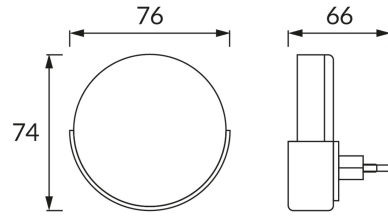

PRODUCT INFORMATION SHEET

BASIC INFORMATION

Product name:	BEZA LED 1W C
Ideus index:	03896
EAN barcode:	5901477338960
Colour :	White
Materials:	ABS
Height:	74 mm
Width:	76 mm
Depth:	66 mm
Box packaging:	100 pcs

REMARKS

- decorative product
- twilight sensor

PRODUCT PARAMETERS

Power supply:	230V 50Hz
Power:	1 W
Dedicated light source:	SMD LED, in set
	Non-replaceable light source
	Do not use with a mains dimmer
Luminaire luminous flux:	25 lm
Light colour:	Cold white
Luminous beam angle:	140°
Shelf life L70B50 in h:	35 000 h
Product offer the possibility of adjusting the illumination direction:	No
Colour temperature:	6500 K
Colour rendering index Ra:	80
Electric shock protection class:	2
Degree of protection provided against intrusion dust, accidental contact and water:	IP20
	For indoor use
CE	Declaration of conformity