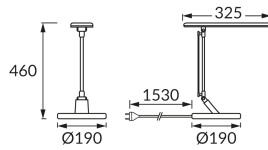

PRODUCT INFORMATION SHEET

Replaceability of light sources and/or control gears without product permanent damage

BASIC INFORMATION

Product name:	RAMZES LED BLACK
Ideus index:	03899
EAN barcode:	5901477338991
Colour :	Black
Materials:	ABS, stainless steel
Height:	460 mm
Width:	190 mm
Depth:	325 mm
Box packaging:	6 pcs

REMARKS

- touch switch
- brightness and white light adjustable (WW, NW, CW)
- timer (60 min.)
- 5V 1A USB socket

PRODUCT PARAMETERS

Power supply:	230V 50Hz
Power:	max 7,5 W
Dedicated light source:	SMD LED, in set
	Non-replaceable light source
Luminaire luminous flux:	420 lm
Light colour:	Warm white/neutral white/cold white
Luminous beam angle:	140°
Shelf life L70B50 in h:	35 000 h
	On/off switch
Product offer the possibility of adjusting the illumination direction:	Yes
Light source luminous flux for a reference colour temperature:	500 lm
Colour temperature:	2700K/4500K/6500K
Colour rendering index Ra:	82
Electric shock protection class:	2/3
Degree of protection provided against intrusion dust, accidental contact and water:	IP20
	For indoor use
Displacement factor (DF, cos φ1):	0.716
CE	Declaration of conformity