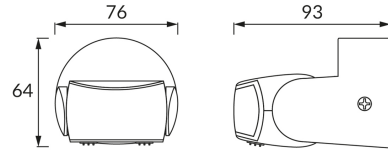

PRODUCT INFORMATION SHEET

BASIC INFORMATION

Product name:	PATROL PIR 180 BLACK
Ideus index:	03923
EAN barcode:	5901477339233
Colour :	Black
Materials:	Polycarbonate PC
Height:	64 mm
Width:	76 mm
Depth:	93 mm
Box packaging:	50 pcs

REMARKS

- possibility of setting ambient lighting intensity (3-2000 lx) at which the device operates
- movement sensor operating angle 180°
- motion detection range < 12 m (< 24°C)
- lighting time regulation between 10 s and 15 min