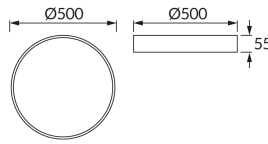

PRODUCT INFORMATION SHEET

Replaceability of light sources and/or control gears without product permanent damage

BASIC INFORMATION

Product name:	TOTEM LED C 48W NW BLACK
Ideus index:	03928
EAN barcode:	5901477339288
Colour :	Black
Materials:	Steel sheet, plastic
Height:	55 mm
Width:	500 mm
Depth:	500 mm
Box packaging:	8 pcs

PRODUCT PARAMETERS

Power supply:	230V 50Hz
Power:	48 W
Dedicated light source:	SMD LED, in set
	Non-replaceable light source
	Do not use with a mains dimmer
Luminaire luminous flux:	2 620 lm
Light colour:	Neutral white
Luminous beam angle:	140°
Shelf life L70B50 in h:	35 000 h
Product offer the possibility of adjusting the illumination direction:	No
Light source luminous flux for a reference colour temperature:	5 300 lm
Colour temperature:	4000 K
Colour rendering index Ra:	81
Electric shock protection class:	1
Degree of protection provided against intrusion dust, accidental contact and water:	IP20
	For indoor use
Displacement factor (DF, cos φ1):	0.974
CE	Declaration of conformity