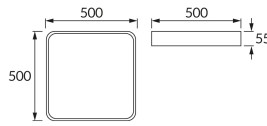

PRODUCT INFORMATION SHEET

Replaceability of light sources and/or control gears without product permanent damage

BASIC INFORMATION

Product name:	TOTEM LED D 48W BLACK CCT
Ideus index:	03931
EAN barcode:	5901477339318
Colour :	Black
Materials:	Steel sheet, plastic
Height:	55 mm
Width:	500 mm
Depth:	500 mm
Box packaging:	8 pcs

REMARKS

Three-stage color temperature control (WW, NW, CW)

PRODUCT PARAMETERS

Power supply:	230V 50Hz
Power:	48 W
Dedicated light source:	SMD LED, in set
	Non-replaceable light source
	Do not use with a mains dimmer
Luminaire luminous flux:	2 610 lm
Light colour:	Warm white/neutral white/cold white
Luminous beam angle:	140°
Shelf life L70B50 in h:	35 000 h
Product offer the possibility of adjusting the illumination direction:	No
Light source luminous flux for a reference colour temperature:	5 680 lm
Colour temperature:	3000K/4200K/6500K
Colour rendering index Ra:	81
Electric shock protection class:	1
Degree of protection provided against intrusion dust, accidental contact and water:	IP20
	For indoor use
Displacement factor (DF, cos φ1):	0.976
CE	Declaration of conformity