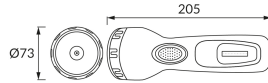

PRODUCT INFORMATION SHEET

Replaceability of light sources and/or control gears without product permanent damage

BASIC INFORMATION

Product name:	TRAPER LED 1W+3W
Ideus index:	03932
EAN barcode:	5901477339325
Colour :	Red/black
Materials:	Plastic
Height:	73 mm
Width:	73 mm
Depth:	205 mm
Box packaging:	60 pcs

REMARKS

- with rechargeable battery
- lighting time for one charge maximum 6 h
- charging time: optimal 12 h, max. 15 h

PRODUCT PARAMETERS

Power supply:	230V 50Hz
Power:	1 W + 3 W
Dedicated light source:	LED, in set
	Non-replaceable light source
Luminaire luminous flux:	210 lm
Light colour:	Cold white
Luminous beam angle:	4°
Shelf life L70B50 in h:	35 000 h
	On/off switch
Product offer the possibility of adjusting the illumination direction:	No
Light source luminous flux for a reference colour temperature:	90 lm + 120 lm
Colour temperature:	6000 K
Colour rendering index Ra:	80
Electric shock protection class:	2
Degree of protection provided against intrusion dust, accidental contact and water:	IP20
	For indoor use
CE	Declaration of conformity