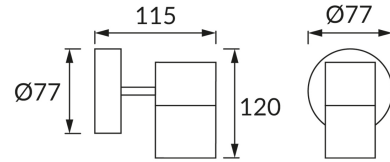

PRODUCT INFORMATION SHEET

BASIC INFORMATION

Product name:	GORDON GU10 BLACK
Ideus index:	03936
EAN barcode:	5901477339363
Colour :	Black
Materials:	Polycarbonate PC, ABS
Height:	120 mm
Width:	77 mm
Depth:	115 mm
Box packaging:	40 pcs

PRODUCT PARAMETERS

Power supply:	220-240V 50/60Hz
Power:	max 7 W
Lampholder type:	GU10
Dedicated light source:	LED
	Possibility of light source replacement
Product offer the possibility of adjusting the illumination direction:	No
Electric shock protection class:	2
Degree of protection provided against intrusion dust, accidental contact and water:	IP54
	For indoor or outdoor use
CE	Declaration of conformity