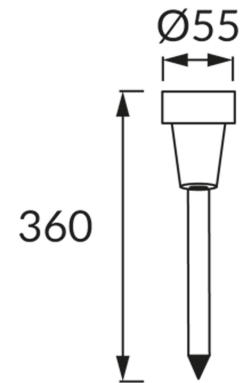

**PRODUCT INFORMATION SHEET**

**BASIC INFORMATION**

Product name:	<b>SOPLA LED 36 0,06W COLOR CW</b>
Ideus index:	<b>03939</b>
EAN barcode:	<b>5901477339394</b>
Colour :	<b>Different colors</b>
Materials:	<b>Plastic</b>
Height:	<b>360 mm</b>
Width:	<b>55 mm</b>
Depth:	<b>55 mm</b>
Box packaging:	<b>24 pcs</b>

**REMARKS**

- with rechargeable battery
- works with ambient light < 20 lx
- lighting time for one charge minimum 6 h

**PRODUCT PARAMETERS**

Power supply:	<b>DC 1,2 V 1 x AAA 100 mAh Ni-MH</b>
Power:	<b>0,06 W</b>
Dedicated light source:	<b>LED, in set</b>
	<b>Non-replaceable light source</b>
Luminaire luminous flux:	<b>1 lm</b>
Light colour:	<b>Cold white</b>
Luminous beam angle:	<b>120°</b>
Shelf life L70B50 in h:	<b>35 000 h</b>
	<b>On/off switch</b>
Product offer the possibility of adjusting the illumination direction:	<b>No</b>
Colour temperature:	<b>6500 K</b>
Colour rendering index Ra:	<b>70</b>
Electric shock protection class:	<b>3</b>
Degree of protection provided against intrusion dust, accidental contact and water:	<b>IP44</b>
	<b>For indoor or outdoor use</b>
CE	<b>Declaration of conformity</b>