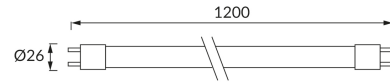

**PRODUCT INFORMATION SHEET**

**BASIC INFORMATION**

Product name:	<b>T8 LED PRO 20W CW 1,2</b>
Ideus index:	<b>03943</b>
EAN barcode:	<b>5901477339431</b>
Materials:	<b>Glass, plastic</b>
Height:	<b>26 mm</b>
Width:	<b>1200 mm</b>
Depth:	<b>26 mm</b>
Box packaging:	<b>25 pcs</b>

**REMARKS**

**Single-end power supply**

**PRODUCT PARAMETERS**

Power supply:	<b>230V 50Hz</b>
Power:	<b>20 W</b>
Lampholder type:	<b>G13</b>
	<b>Do not use with a mains dimmer</b>
Energy efficiency class:	<b>D</b>
Light colour:	<b>Cold white</b>
Luminous beam angle:	<b>320°</b>
Shelf life L70B50 in h:	<b>35 000 h</b>
Light source luminous flux for a reference colour temperature:	<b>2 985 lm</b>
Colour temperature:	<b>6400 K</b>
Colour rendering index Ra:	<b>83</b>
Displacement factor (DF, cos φ1):	<b>0.777</b>
CE	<b>Declaration of conformity</b>