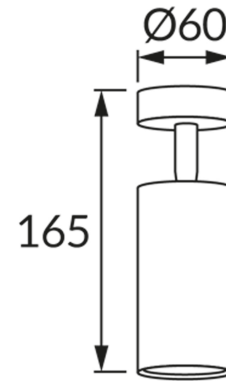

PRODUCT INFORMATION SHEET**BASIC INFORMATION**

Product name:	DARIA SPT GU10 WHITE
Ideus index:	03946
EAN barcode:	5901477339462
Colour :	White
Materials:	Aluminium alloy cast, steel sheet
Height:	165 mm
Width:	60 mm
Depth:	60 mm
Box packaging:	50 pcs

PRODUCT PARAMETERS

Power supply:	220-240V 50/60Hz
Power:	max 35 W
Lampholder type:	GU10
Dedicated light source:	LED
	Possibility of light source replacement
Product offer the possibility of adjusting the illumination direction:	Yes
Electric shock protection class:	1
Degree of protection provided against intrusion dust, accidental contact and water:	IP20
	For indoor use
CE	Declaration of conformity